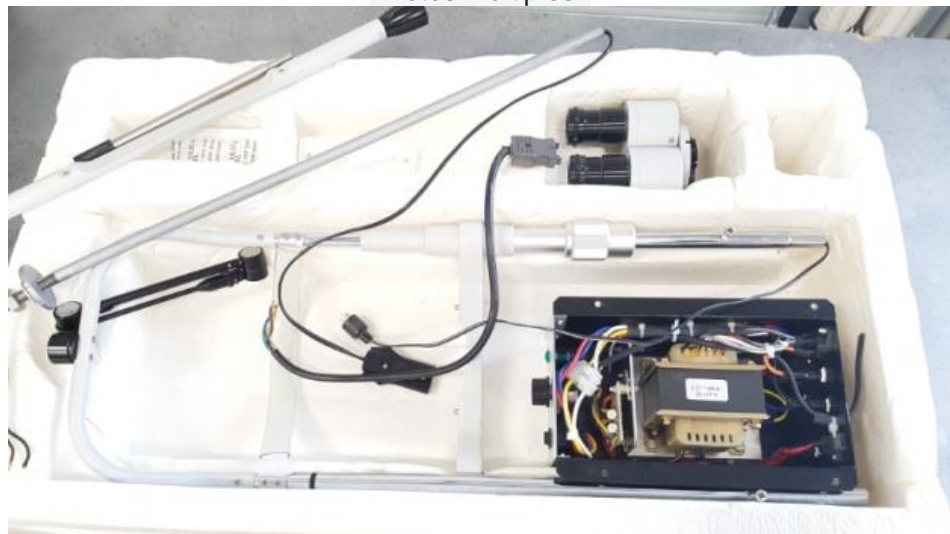

## Essilor Topcon SL070 from 2003

- Brand:
- Model: Essilor Topcon SL070
- Year: 2003

## General description / Description générale

Description of the fault  
##pannes\_meuleuses##

Pictures / Photos

Photos multiples :

Photos multiples :

Photos multiples :

Photos multiples :